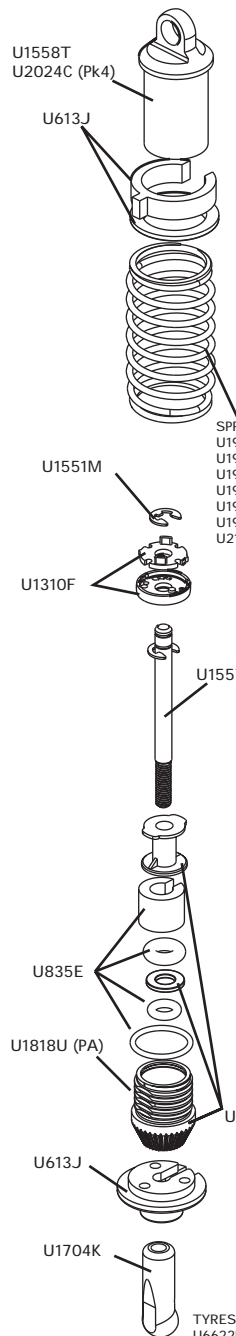

FIVE SPOKE SCALE WHEELS
U1932Y Wheel, 5 spoke 25mm Std. Offset - White
U1933A Wheel, 5 spoke 25mm Std. Offset - Black
U1934B Wheel, 5 spoke 25mm Std. Offset - Satin Chrome
U1935C Wheel, 5 spoke 25mm Std. Offset - Full Chrome
U2123V Wheel, 5 spoke 20mm Std. Offset - White
U2124W Wheel, 5 spoke 20mm Std. Offset - Black
U2144V Wheel, 5 spoke 25mm Std. Offset - Yellow
U2145W Wheel, 5 spoke 20mm Std. Offset - Yellow
U2173E Wheel, 5 Spoke 25mm Std O/S-Purple Chrome
U2300F Wheel, 5 Spoke 25mm Std Offset - Gold

"Y" SPOKE SCALE WHEELS
U2193D Wheel, "Y" spoke 25mm Std Offset - White

"DISH" SCALE WHEELS
U2296B Wheel, Dish 25mm Std Offset - White
U2301C Wheel, Dish 25mm Std Offset - Black
U2367J Wheel, Dish 24mm Std O/S - White

TWELVE SPOKE SCALE WHEELS
U2170B Wheel, 12 spoke 25mm Std Offset - White
U2171C Wheel, 12 spoke 20mm Std Offset - White
U2172D Wheel, 12 Spoke 25mm Std O/S-Purple Chrome
U2366H Wheel, 12 Spoke 24mm Std O/S - White

TYRE INSERTS
U6626Q SST Foam Tyre Insert - 25 Soft
U6627R SST Foam Tyre Insert - 25 Hard
U6628S SST Foam Tyre Insert - 25 Comp
U6634Y SST Foam Tyre Insert - 20 Soft
U6635A SST Foam Tyre Insert - 20 Hard
U6636B SST Foam Tyre Insert - 20 Comp

U2387H Instruction Manual Axis 2
U2259G Decal Sheet - Schumacher 3000
U2388J Undertray - Axis 2
U2389K Dirt Cover - Axis 2
G989J R/C Deal Race Electric

SPRINGS
U1921K Spring Tuning Set - SST Touring (5sprs)
U1922L Black Shock Springs - SST; rate 6 (pr)
U1923M Grey Shock Springs - SST; rate 10 (pr)
U1924N Blue Shock Springs - SST; rate 15 (pr)
U1925P Red Shock Springs - SST; rate 20 (pr)
U1926R Yellow Shock Springs - SST; rate 25 (pr)
U1929C Silver Shock Springs - SST; rate 35 (pr)

PA = Purple Alloy
Ti = Titanium
CF = Carbon Fibre
CC = Carbon Composite
SF = SpeedFlex
TC = Tungsten Carbide
Cr = Carbon Chrome
St = Steel
BB = Ball Bearing
PC = Purple Chrome