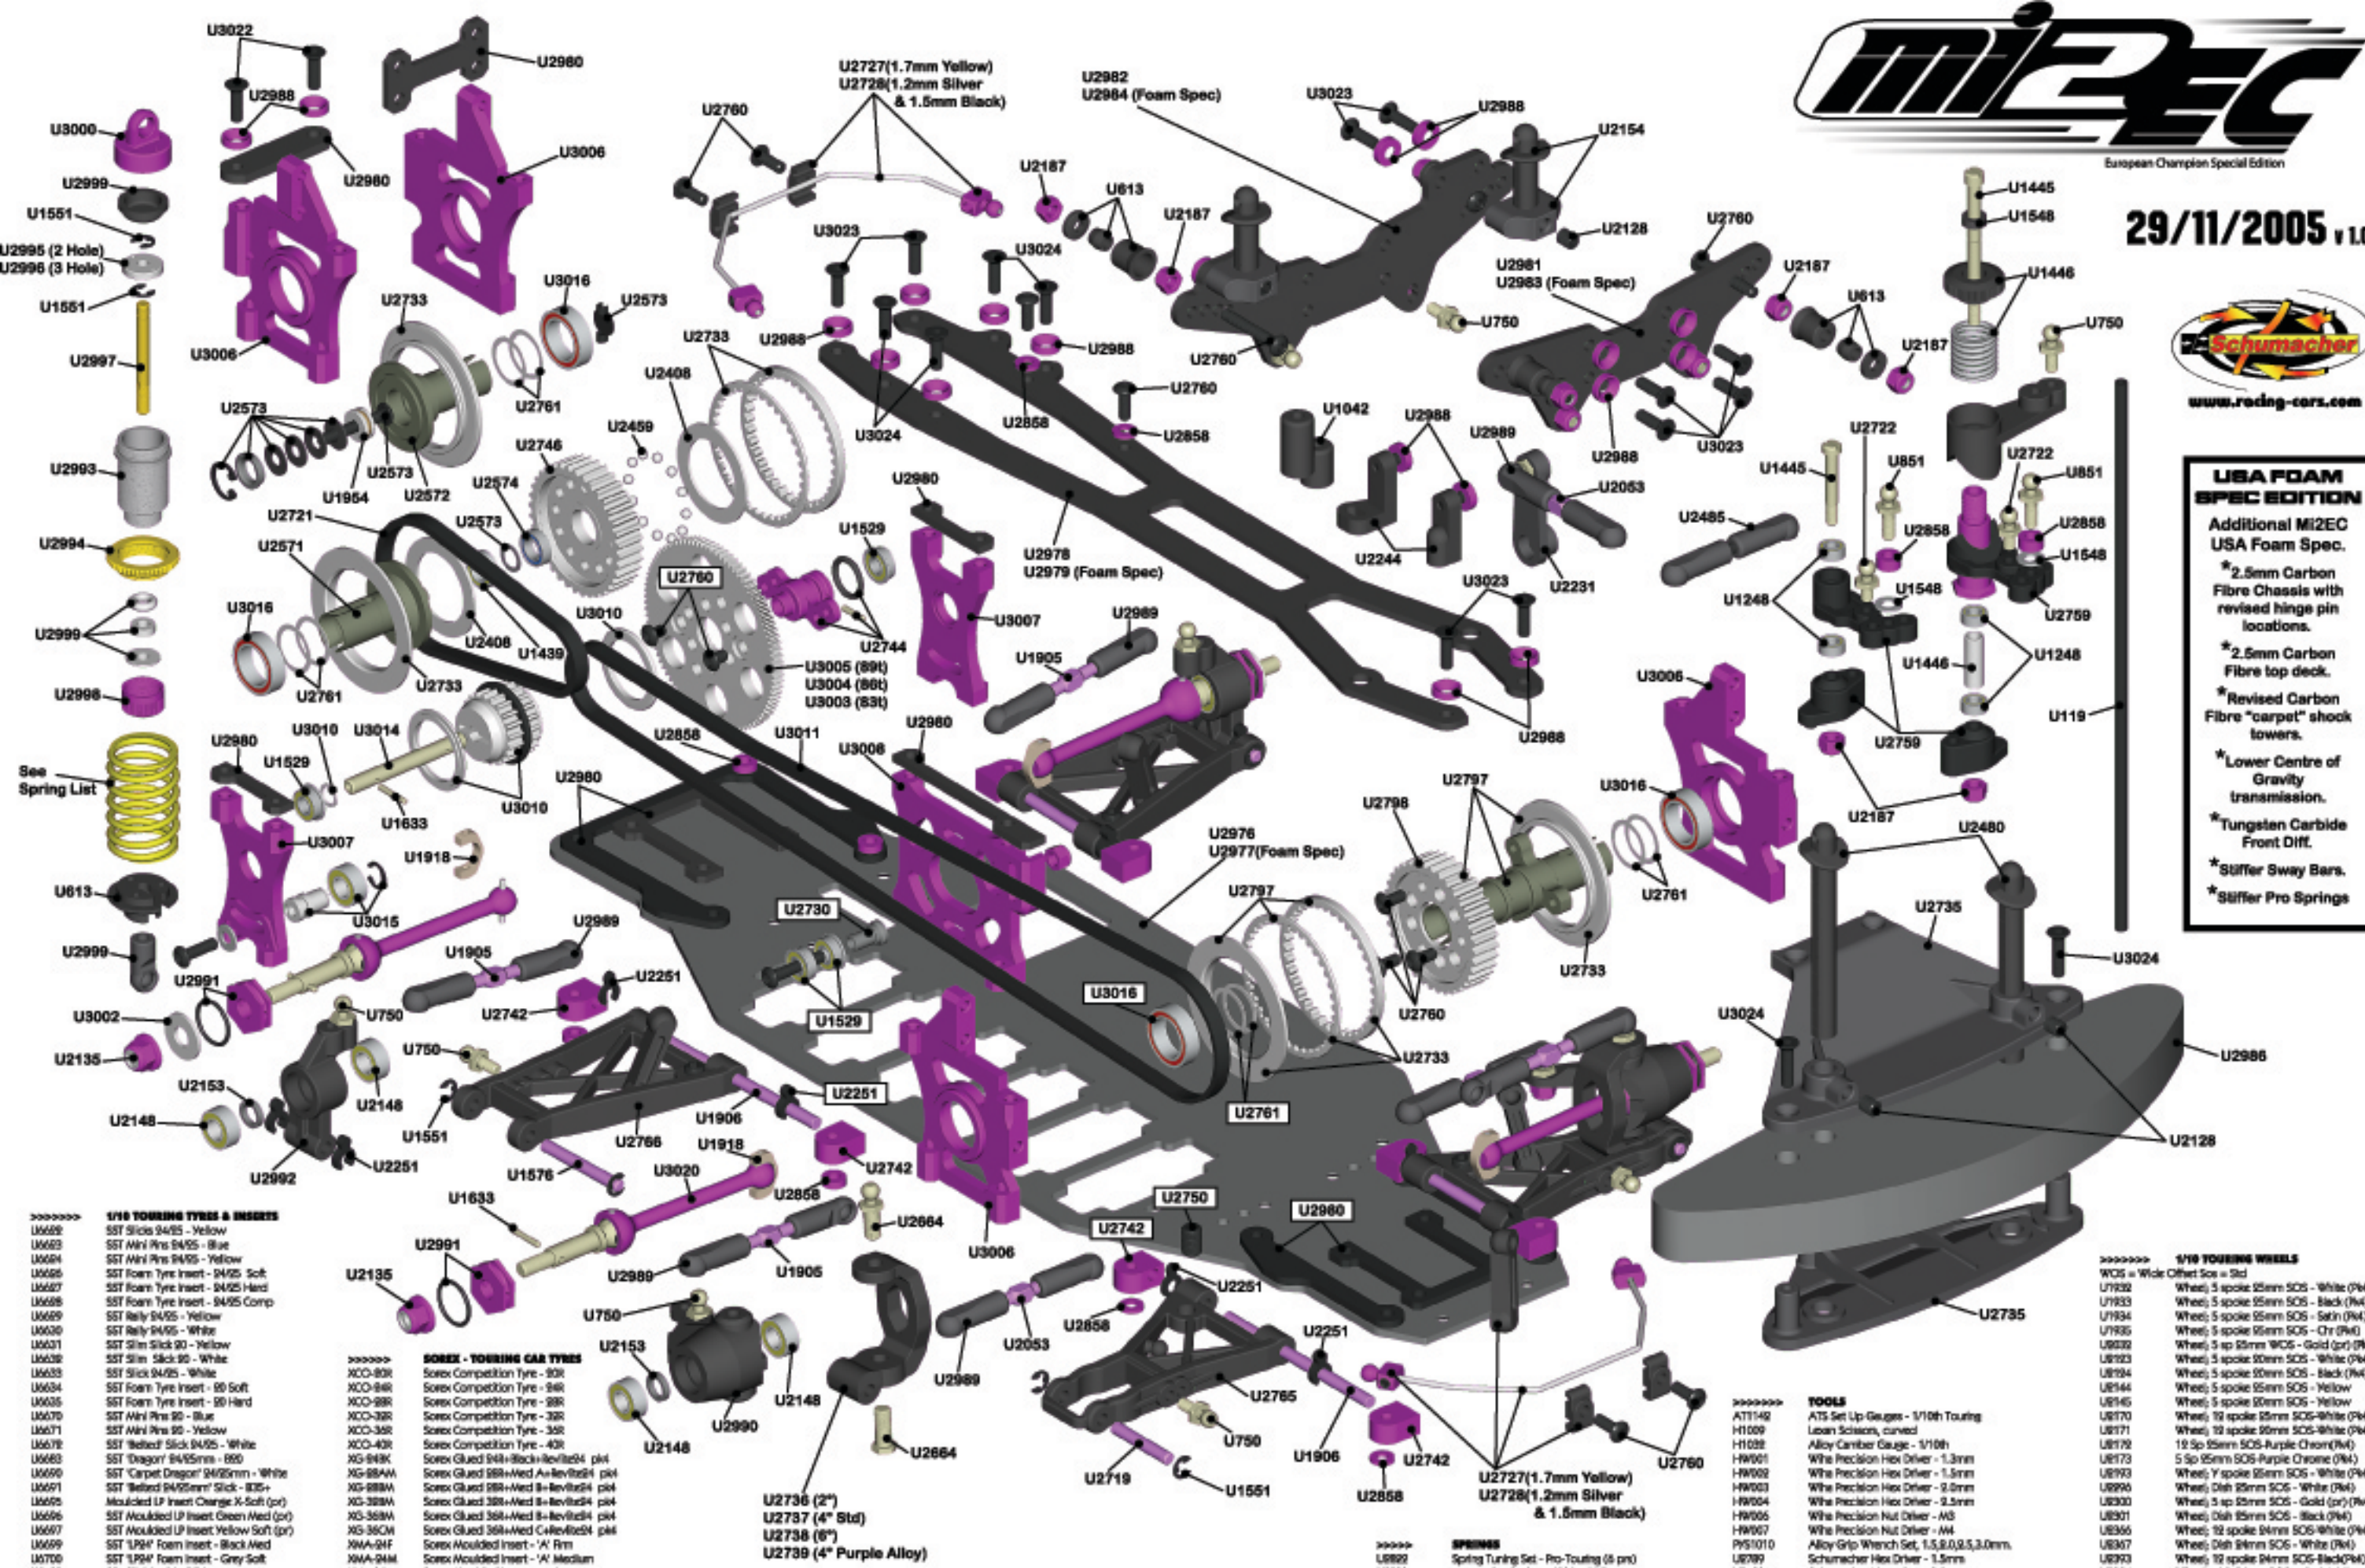

USA FOAM SPEC EDITION

Additional Mi2EC USA Foam Spec.

- *2.5mm Carbon Fibre Chassis with revised hinge pin locations.
- *2.5mm Carbon Fibre top deck.
- *Revised Carbon Fibre "carpet" shock towers.
- *Lower Centre of Gravity transmission.
- *Tungsten Carbide Front Diff.
- *Stiffer Sway Bars.
- *Stiffer Pro Springs

- 1/10 TOURING WHEELS**
- WCS = Wide Offset Set = Std
- U7922 Wheel: 5 spoke 25mm SC5 - White (P4)
 - U7923 Wheel: 5 spoke 25mm SC5 - Black (P4)
 - U7924 Wheel: 5 spoke 25mm SC5 - Satin (P4)
 - U7925 Wheel: 5 spoke 25mm SC5 - Chr (P4)
 - U8032 Wheel: 5 sp 25mm WCS - Gold (pr) (P4)
 - U8123 Wheel: 5 spoke 20mm SC5 - White (P4)
 - U8124 Wheel: 5 spoke 20mm SC5 - Black (P4)
 - U8144 Wheel: 5 spoke 25mm SC5 - Yellow
 - U8145 Wheel: 5 spoke 20mm SC5 - Yellow
 - U8170 Wheel: 10 spoke 25mm SC5-White (P4)
 - U8171 Wheel: 10 spoke 20mm SC5-White (P4)
 - U8172 10 Sp 25mm SC5-Purple Chrom (P4)
 - U8173 5 Sp 25mm SC5-Purple Chrome (P4)
 - U8193 Wheel: Y spoke 25mm SC5 - White (P4)
 - U8194 Wheel: Dish 25mm SC5 - White (P4)
 - U8200 Wheel: 5 sp 25mm SC5 - Gold (pr) (P4)
 - U8201 Wheel: Dish 25mm SC5 - Black (P4)
 - U8265 Wheel: 10 spoke 24mm SC5-White (P4)
 - U8367 Wheel: Dish 24mm SC5 - White (P4)
 - U8293 Wheel: 10 spoke 24mm SC5-Black(P4)
 - U8294 Wheel: Dish 24mm SC5 - Black (P4)
 - U8455 Wheel: 10 spoke 24mm SC5-Gray (P4)
 - U8500 Rev-Lite 24mm SC5 - White (P4)
 - U8501 Rev-Lite 24mm InChUp SC5-White(P4)
 - U8777 Rev-Lite, Rac 24mm SC5 - White (P4)
 - U8799 Rev-Lite 24mm SC5 - White (P4)